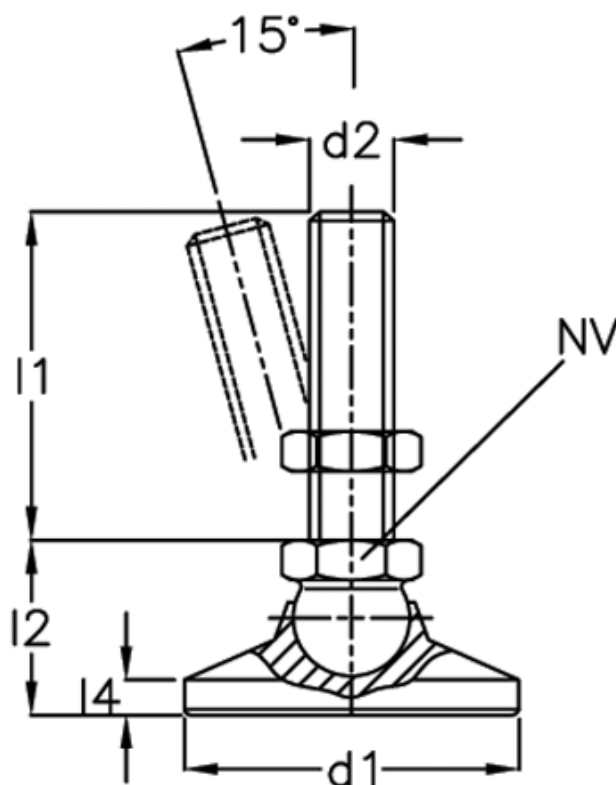

Article number: 20343225M850KSE  
Description: E+G Levelling foot  
GN 343.2-25-M8-50-KSE  
Note: 0

## Measures

d1 = 25  
d2 = M8  
l1 = 50  
l2 = -  
l3 = 20.5  
l4 = -  
l5 = 5.5  
NV = 12

Static load = 14  
Weight in (g) = 55